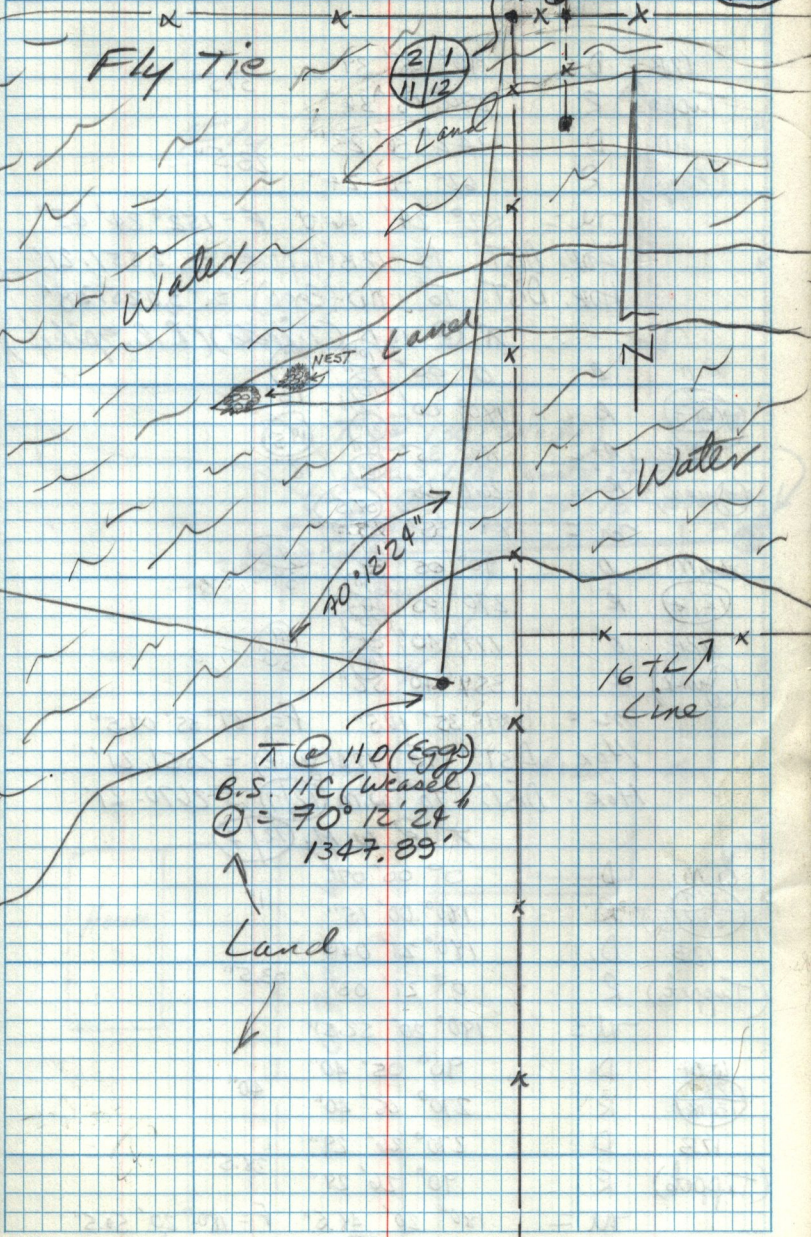

Sec 11 T.S.N. R.3W.

Fly Tie

T @ 110 (Egg)
 B.S. 11C (Weasel)
 $\theta = 70^{\circ} 12' 24''$
 1347.89'

Land

167L Line

NEST

Land

Water

Land

Water

70° 12' 24"

1347.89'